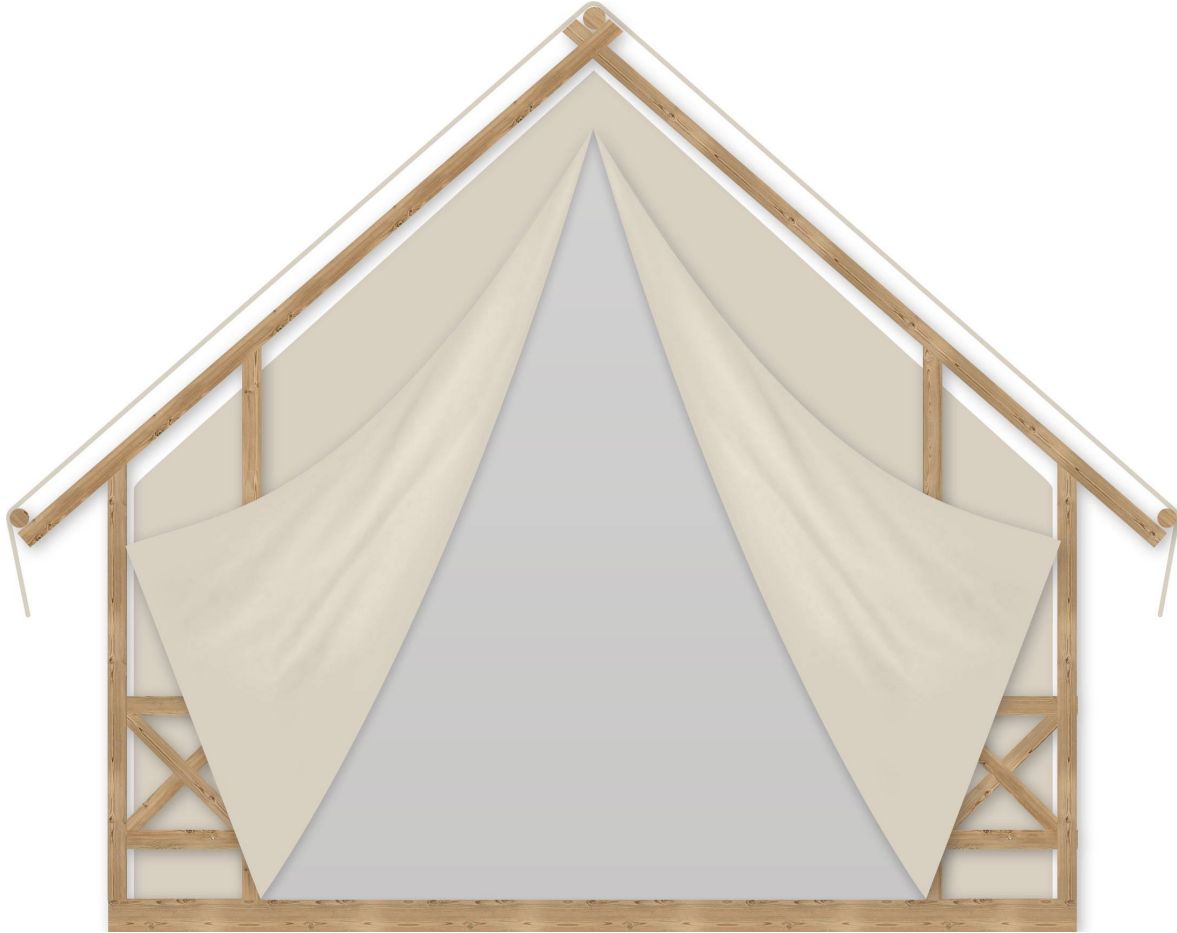

Safari M BASIC

Facade:

Layout:

A1 GENERAL

Length interior/exterior	5,68/8,43
Width interior/exterior	4,09/5,42
Height interior/exterior	3,40/4,02
Area	31,12/4,4
Number of beds	-
Number of bedrooms	-
Number of bathrooms	-
Loft bedroom	-
Kitchen	-
Transport length	5,68
Transport width	2,28
Transport height	2,4
Dimension terrace	4,09x1,91
Length	5,68

B1 CHASSIS

Inflatable wheels	O
Detachble hook	O
Leveling Feet	X
Powder coated steel chassis	X
Cointainer transport kit	O
Anchoring kit	O
Detachble hook with third wheel	O

B2 FLOOR

Vynil flooring	X
Moisture resistant CTB-H floor 19 mm with ALU isolation floor foil	X

B3 EXTERIOR WALLS

PVC transport protection	X
Sturdy round wooden beams fi 100 mm	X
Powder coated steel connectors	X
100% aluminium foldable pole construction	-
Roof canvas PVC Sattler Complain 745 7M4 640g/m2 (FR)	X

Safari M BASIC

Roof canvas TenCate Campshield FR1 420g/m2 (FR)	O
Interior canvas TenCate Campshield FR2 290g/m2 (FR)	O
Chassis cover PVC 20cm	X
Chassis cover PVC 45cm	O
Window with mosquito net	X
Internal canvas rolo	X
Front entrance opening section on zipper	X
Side wall opening sections on zipper	O
Mosquito net for entrance opening	O
External cristal PVC rolo with Vecro tape	X
Mosquito net preinstallation on entrance doors	X
Pad lock system	X
Master key for pad lock system	O
Stick for door zipper	X
Detachable front side of the canvas	X
Winter cover	O
Interior canvas Subrenat CAMP420PC 2I 420g/m2	X